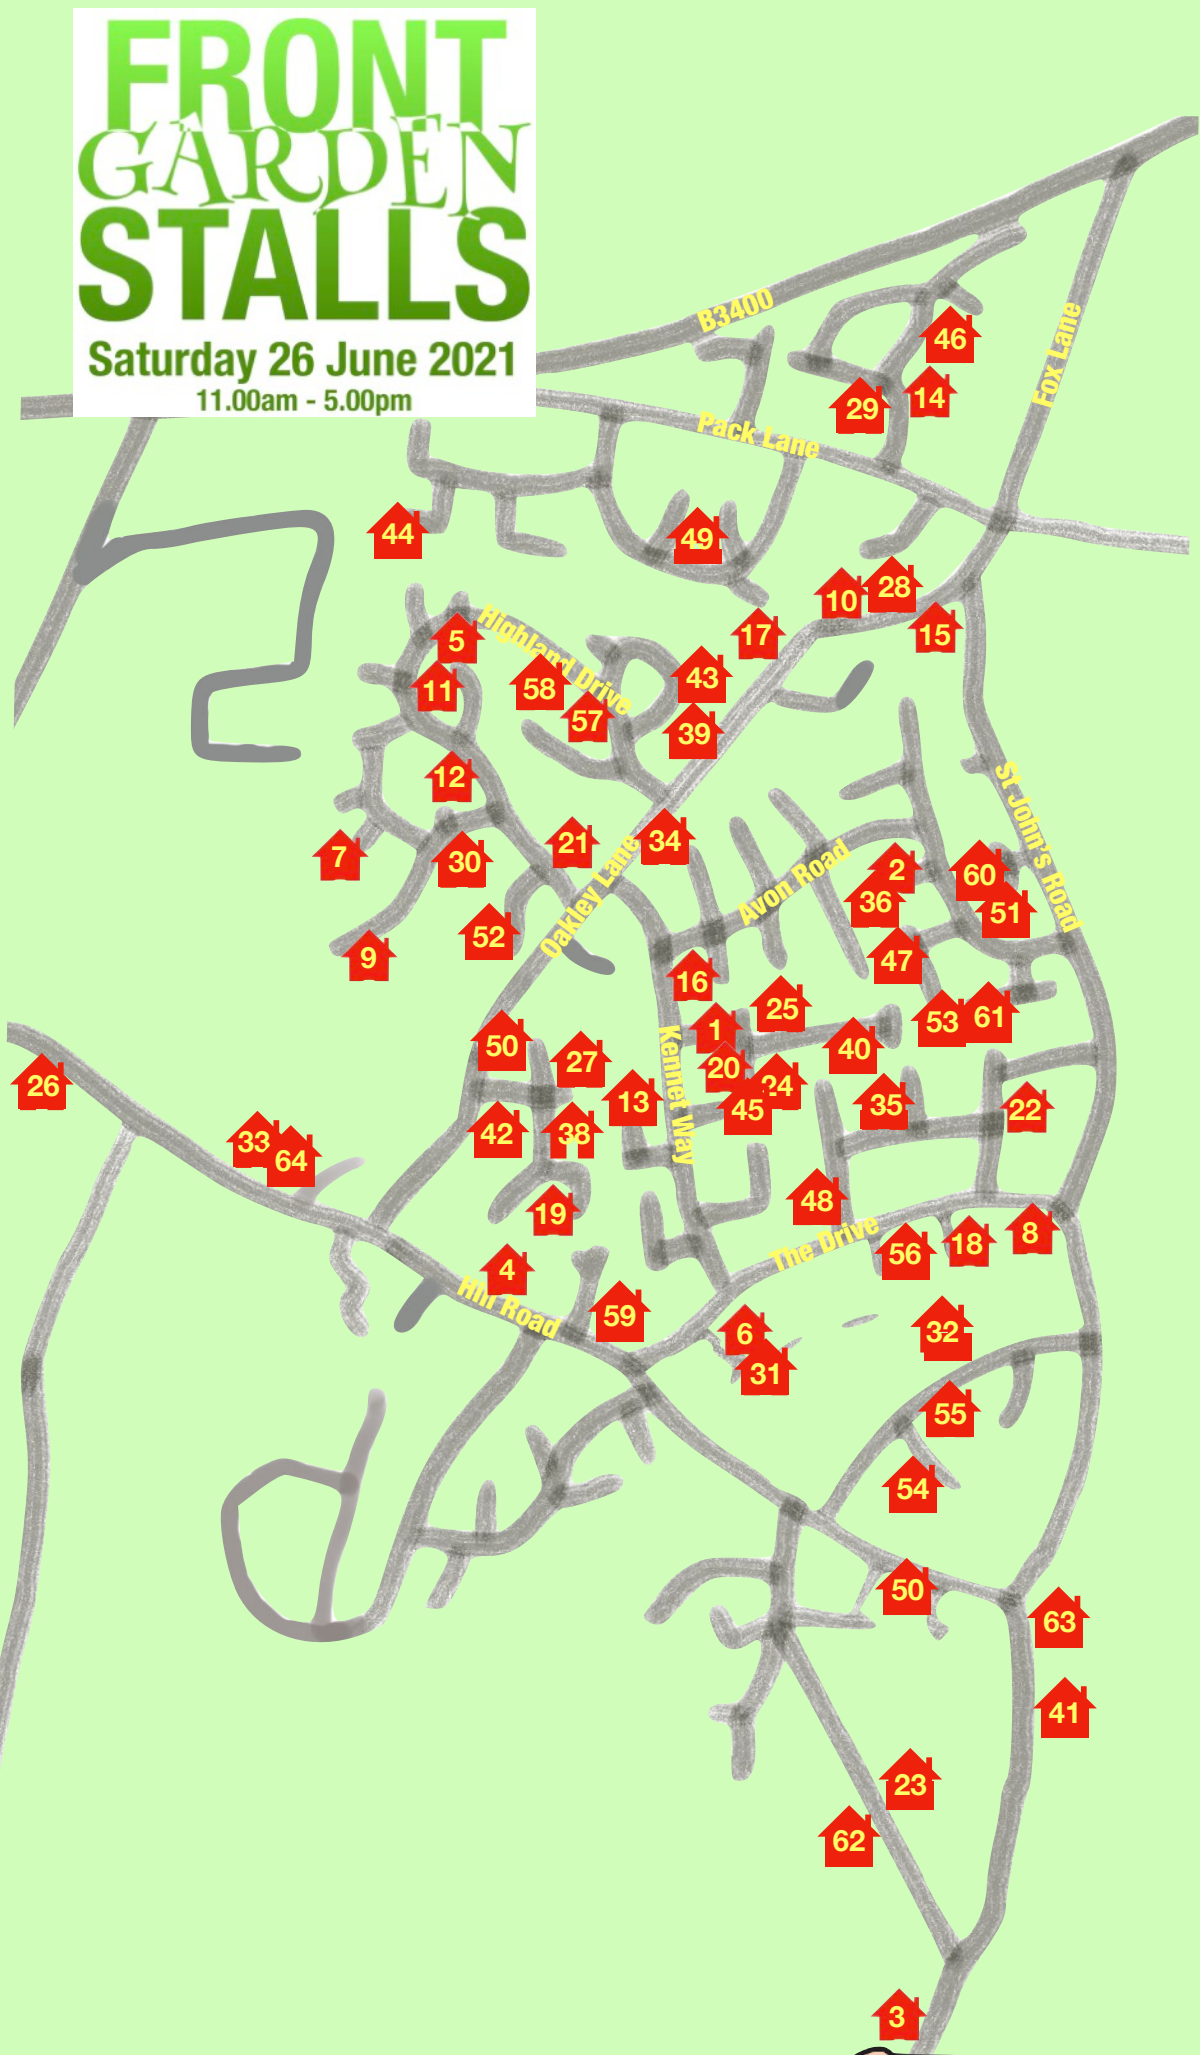

# FRONT GARDEN STALLS

Saturday 26 June 2021

11.00am - 5.00pm

What's being sold . . . see overleaf

- 1 19 Meon Road
- 2 9 Tamar Drive
- 3 28 Pardown
- 4 15 Hill Road
- 5 43 Highland Drive
- 6 Kings Orchard
- 7 6A Caithness Close
- 8 3 The Drive
- 9 34 Lomond Close
- 10 85 Oakley Lane
- 11 51 Highland Drive
- 12 70 Highland Drive\*
- 13 11 Stour Road
- 14 53 Hunters Close
- 15 100 Oakley Lane
- 16 34 Kennet Way\*
- 17 81A Oakley Lane
- 18 2 Hazel Close
- 19 44 The Vale
- 20 Annie's Meon Road
- 21 30 Croft Road
- 22 12 Matthews Way
- 23 25 Sainfoin Lane
- 24 11 Meon Road
- 25 14 Meon Road
- 26 Barn Cott Rectory Rd
- 27 16 The Vale
- 28 87A Oakley Lane
- 29 3 Hunters Close
- 30 8 Lomond Close
- 31 Men's Shed
- 32 Scouts & Guides
- 33 Limetree Cot Rctry Rd
- 34 56 Oakley Lane
- 35 5 Link Way
- 36 3 Tamar Drive
- 37 2 Yew Tree Close
- 38 27 The Vale
- 39 61 Oakley Lane
- 40 19 Lyde Close
- 41 9 Pardown
- 42 65 The Vale
- 43 13 Glamis Close
- 44 17 Boon Way
- 45 16 Meon Road
- 46 49 Hunters Close
- 47 16 Itchen Close
- 48 3 Hoopers Way
- 49 63 Lightsfield
- 50 70 Hill Road + Oakley Ln
- 51 31 Avon Road
- 52 10 Croft Road
- 53 5 Itchen Close
- 54 55 St John's Piece
- 55 37 St John's Piece
- 56 1 Oak Close
- 57 13 Highland Drive\*
- 58 21a Highland Drive\*
- 59 29 Hill Road
- 60 39 Avon Road
- 61 6 Itchen Close
- 62 Paddock Vw Sainfoin Ln
- 63 Longcroft Pardown
- 64 6 Rectory Road

\* For Oakley School Funds

 Books 4 8 15 16 19 27 30 32 38 40 43 44 49 57

 Bric a Brac 3 6 13 21 23 33 35 39 40 42 43 48 49 52 59 63

 Cards & Stationary 2 12

 Cakes 8 19 27 33

 Candles 9 25 26

 Clothes 3 8 24 42

 Cosmetics. 9 22 45

 Crafts. 7 12 14 16 17 18 24 29 31 37 45 46 54 60 62 64

 Decor. 5 41

 DVD, Games and Jigsaws 12 15 27 38 43 51 53

 Food 12 21 43 47 51 55 56

 Household and Kitchenware. 13 15 26 38

 Jewellery. 5 10 12 36

### Local Interest

Love Oakley Go Green 50

Model Display 34

Nearly New Oakley School Uniform 58

Oakley History 28

Vintage Car Display 23