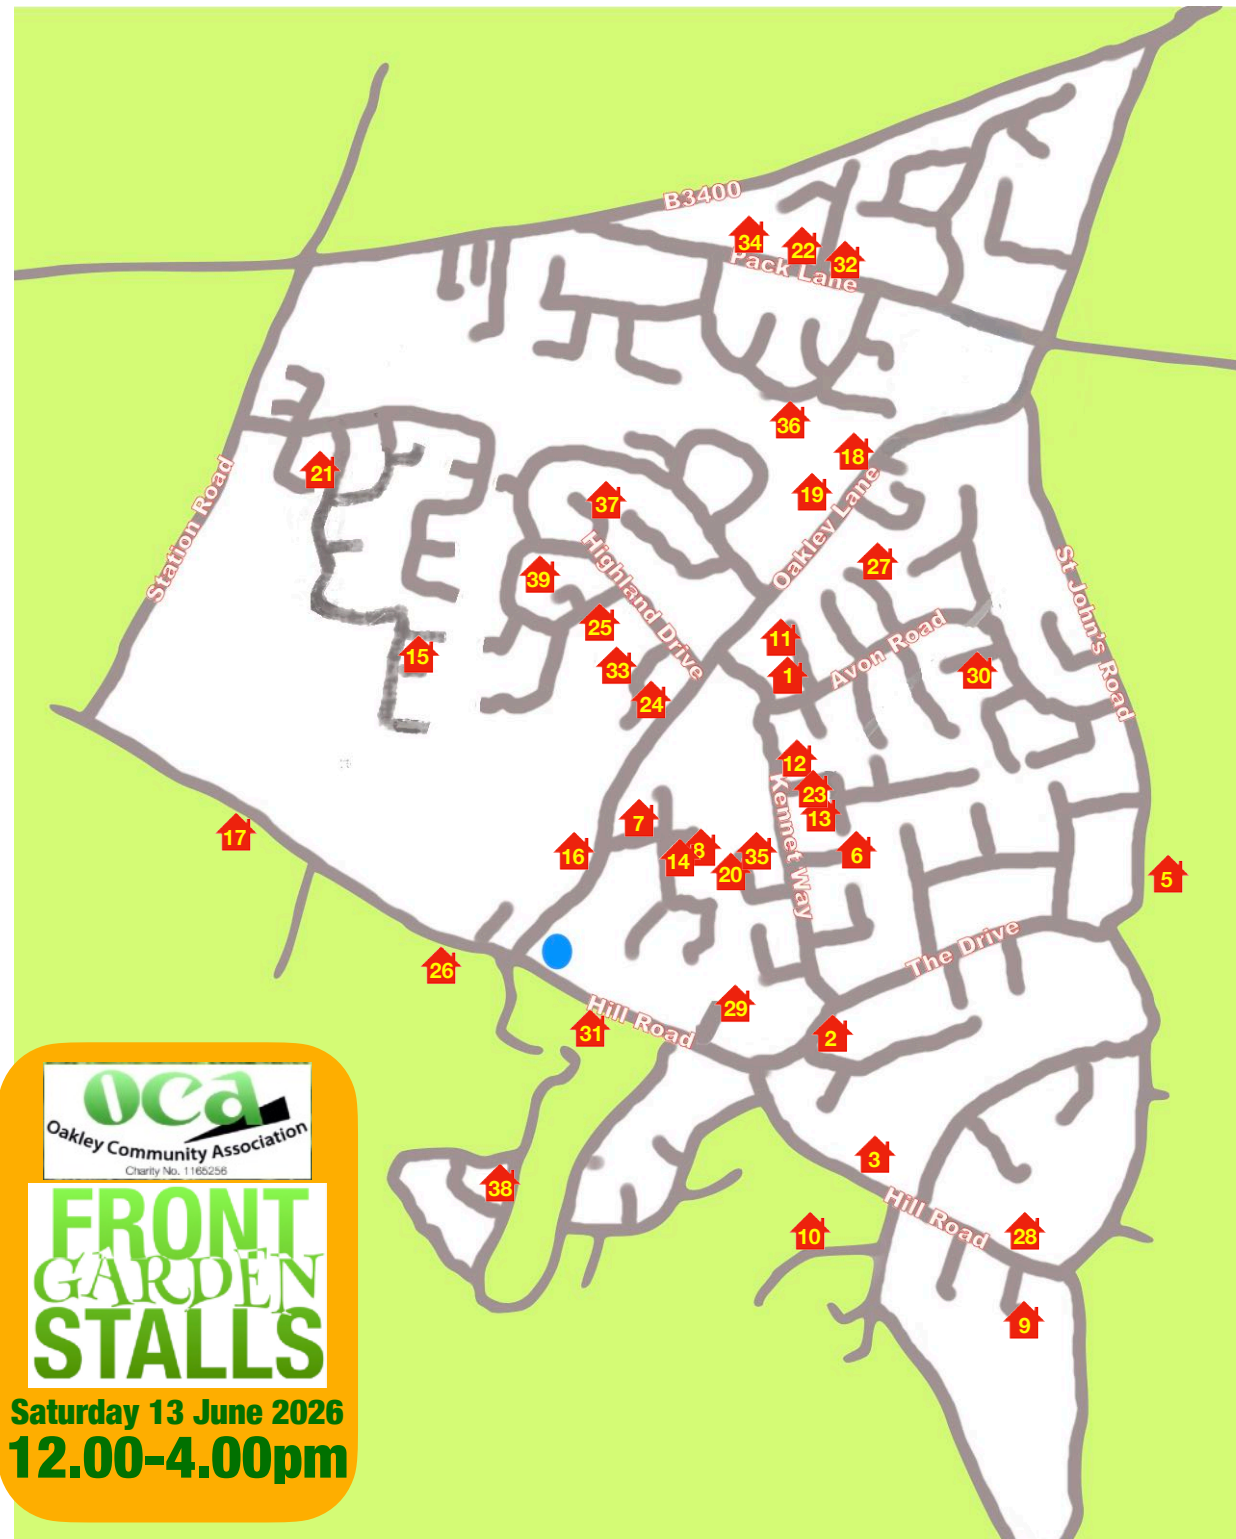

What's for sale

Arts & Crafts 16
 Art equipment 6 10
 Baby Items 19
 Boat Jumble 36
 Books 1 2 3 9 17 20 24 25 32 34 38 39
 Bric a brac 2 25 31 33 34 37 39
 Cakes 19. 29
 Candles 17
 Children's Games 11
 China 14
 Clothes 15 19 20 25 38
 Collectables 14
 Cookies 19 29
 Crafts 2 26
 Creative Wriying 6
 Crochet Items 10
 Dog Accessories 7
 Dog Treats 7
 Fidgets 21
 Games 24 38
 Garden Furniture 22
 Garden Pots. 22
 Glassware 14
 Greetings Cards 8
 Hand Made Gifts 37
 Home Baked 12
 Home Made Fabric Gifts 18
 Home Made Crochet Plushie Animals 18
 Honey 30
 Household items 9 33
 Key Rings 35
 Knitted items 10
 Lucky Dip 13
 New Items 5
 Oakley Parish Council merchandise 26
 Oakley Men's Shed items 2
 Plants 2 15 17 23 28
 Puzzles 21 38
 Raffle 26
 Second Hand 5
 Soft Toys 8 13
 Sweets 21 29
 Tech 26
 3D Printed items 35
 Tombola. 13
 Toys 9 11 15 19 20 21 24 26 32 34
 Wire Bead Bonsai Trees 27

Where the stalls are:

1 2 Avon Road
 2 King's Orchard entrance for Jubiloaks
 Marie Curie
 Oakley Men's Shed
 3 15 Hill Road
 5 Homeland St John's Road
 6 7 Medina Gardens
 7 2 The Vale
 8 23 The Vale
 9 2 Woodcroft
 10 41 Water Ridges
 11 2b Marlborough Gardens
 12 24 Kennet Way
 13 Annie's Meon Road
 14 25 The Vale
 15 16 Meadow Gardens
 16 Barley Mow Oakley Lane
 17 Barn Cottage Rectory Rd
 18 81a Oakley Lane
 19 75 Oakley Lane
 20 10 Stour Road
 21 10 Houseman Drive
 22 26 Pack Lane
 23 19 Meon Road
 24 9 Croft Road
 25 7 Lomond Close
 26 7a Rectory Road
 27 10 Cadnam Close
 28 55 Hill Road
 29 9 Laurel Close
 30 1 Tamar Drive
 31 14 Hill Road
 32 30 Pack Lane
 33 17 Croft Road
 34 30 Pack Lane
 35 14 Stour Road
 36 40 Lightsfield
 37 12 Braemar Drive
 38 19 Sycamore Tree Road
 39 9 Mull Close

**FRONT
 GARDEN
 STALLS**

**Saturday 13 June 2026
 12.00-4.00pm**