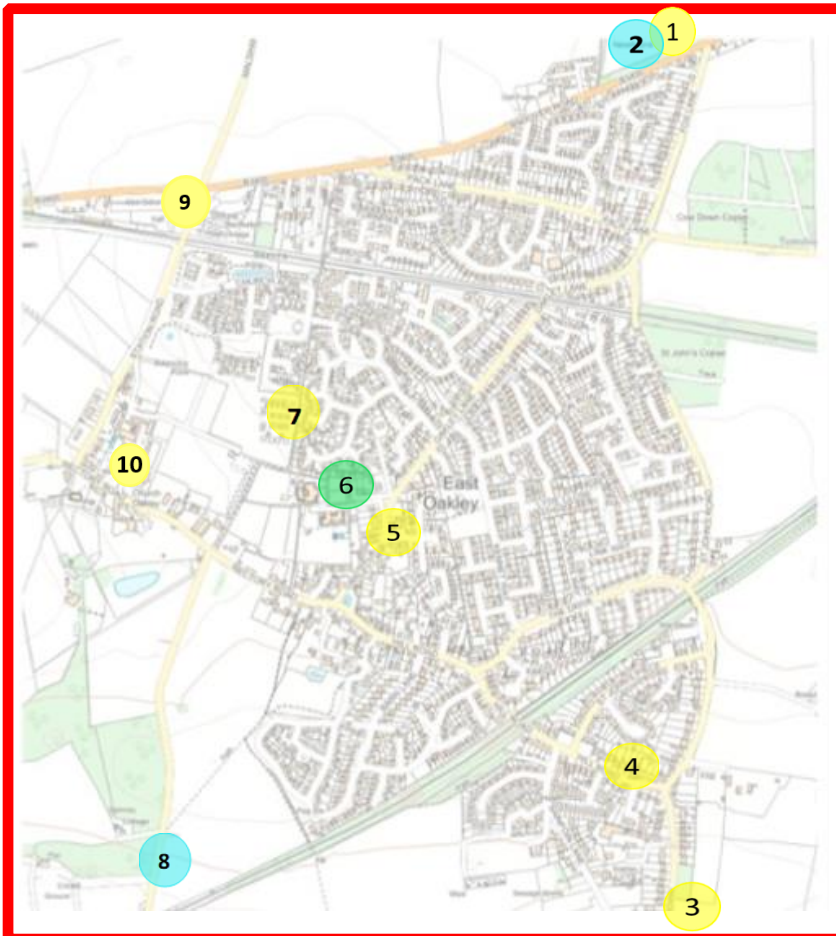

Defibrillators - Locations in Oakley

1

The Newfound Pavilion, Andover Road

On the side of the pavilion, facing the car park entrance, in a yellow cabinet.
24/7 public access.

6

Oakley Infant School, Oakley Lane

Attached to the wall facing the Infant School car park. School opening hours.

2

The Newfound Pavilion, Andover Road

Located to the left of the front doors, inside the pavilion. Access during opening hours.

7

Peter Houseman Pavilion, Rectory Rd

On the front of the building that faces the schools. 24/7 public access.

3

Baker's Yard, Pardown

Outside in the yard. 24/7 public access.

8

Oakley Cricket Club, North Waltham Lane

Inside the pavilion, in front of the bar. Access during opening hours

4

East Oakley Village Hall (The Green Hut), 74 Hill Road

On front of the hall facing the road in a yellow cabinet.
24/7 public access.

9

The Andover Road Hall

On the left of the building by the side door. 24/7 public access.

5

Barley Mow Pub, 19 Oakley Lane

Facing the pub, on the right hand side corner, in a yellow cabinet.
24/7 public access.

10

St. Leonards Centre, Rectory Road

On the front of the building to the right. 24/7 public access.

Outside, access 24/7

Outside, access school opening hours

Inside, opening hours of pavilions